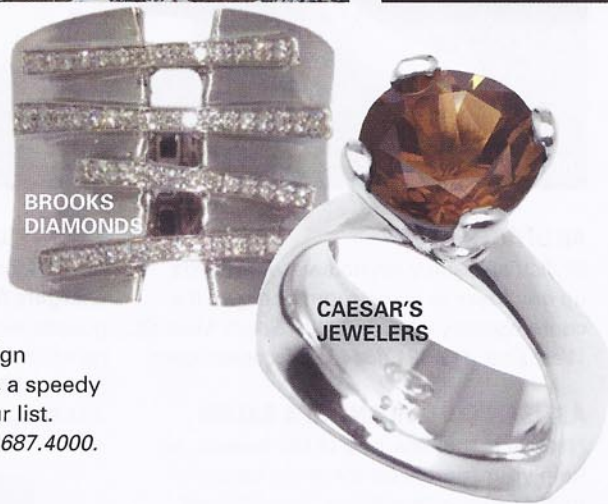

AUTO PALACE PORSCHE

A selection from the Porsche Design Driver's Selection or Equipment is a speedy gift for the auto-enthusiast on your list. 4627 Baum Blvd., Shadyside. 412.687.4000. auto-palace.porschedealer.com.

AZEMI SALONS

Encourage your friends to go green this holiday by presenting them with all-natural hair products from the Prive line, featured at Azemi Salons. 3000 Village Run Road, Wexford. 724.799.8719. azemisalons.com.

B. SWEETS

Indulge yourself this holiday season with our holiday must-have Chocolate Rx Assortment Box, filled with all of our original favorite treats. $24.95. 877.GET.BSWT. bswt.bsweets.com.

A BASKET OF PITTSBURGH

A phenomenal gift to the true-blue Pittsburger is a Strictly Pittsburgh gift basket, filled with locally made treats and goodies. $65. 1401 McLaughlin Run Road, Upper St. Clair. 412.221.4406. basketofpittsburgh.com.

BELEZA PLASTIC SURGERY

Let us offer you the gift of youthful beauty with our "Beauty Into Any Season of Your Life" special: $100 off the filler of your choice or $75 off Botox or Dysport. $225-$450. 2605 Nicholson Road, Suite 210, Sewickley. 724.759.7777. beleza-plasticsurgery.com.

BELLA CHRISTIES AND LIL' Z'S SWEET SHOPPE

Live up your holiday table with a festive cake in a classic giftbox shape. Starting at $48. 213 Commercial Ave., Aspinwall. 412.628.6389. bellachristies.com.

BELLA SERA CATERING & EVENT VENUE

Rival Martha Stewart for the best meals around by giving gift certificates for cooking classes for every palate and skill level. 414 Morganza Road, Canonsburg. 724.745.5575. bellaserapgh.com.

BELLA SERA URBAN TRATTORIA

Show them how cutting-edge Pittsburgh is with a gift certificate to the city's first certified green restaurant. 22 Market Square, Downtown. 412.281.6363. bellaserapgh.com.

BIG BURRITO RESTAURANT GROUP

Spice up the winter season with gift cards to all of the big Burrito Restaurants — Casbah, Eleven, Kaya, Mad Mex, Soba, and Umi. Available in any denomination. 5740 Baum Blvd., Shadyside. 412.361.3272. bigburrito.com.

BISTECCA STEAKHOUSE AND WINEBAR

Present the gift of good taste this

holiday season with a gift card from Bistecca. For every $100 of gift cards purchased, receive a $20 gift for you. 210 Racetrack Road, Suite 200, Washington. 724.503.1510. bisteccapittsburgh.com.

THE BLIND SIDE HOME FURNISHINGS

The Lucky Putt Corkscrew and Stopper are fabulous accessories for any vino enthusiast's collection. $56. 751 East Railroad Ave., Verona. 412.826.1850. theblindside.com.

BRAVO! CUCINA ITALIANA

With every $100 gift card purchase, receive a $20 bonus offer. Available in any denomination. Cranberry, 724.772.8150. Mt. Lebanon, 412.343.3366. North Hills, 412.366.3556. Robinson, 412.809.9115. The Waterfront, 412.461.1444. bravoitalian.com.

BRGR